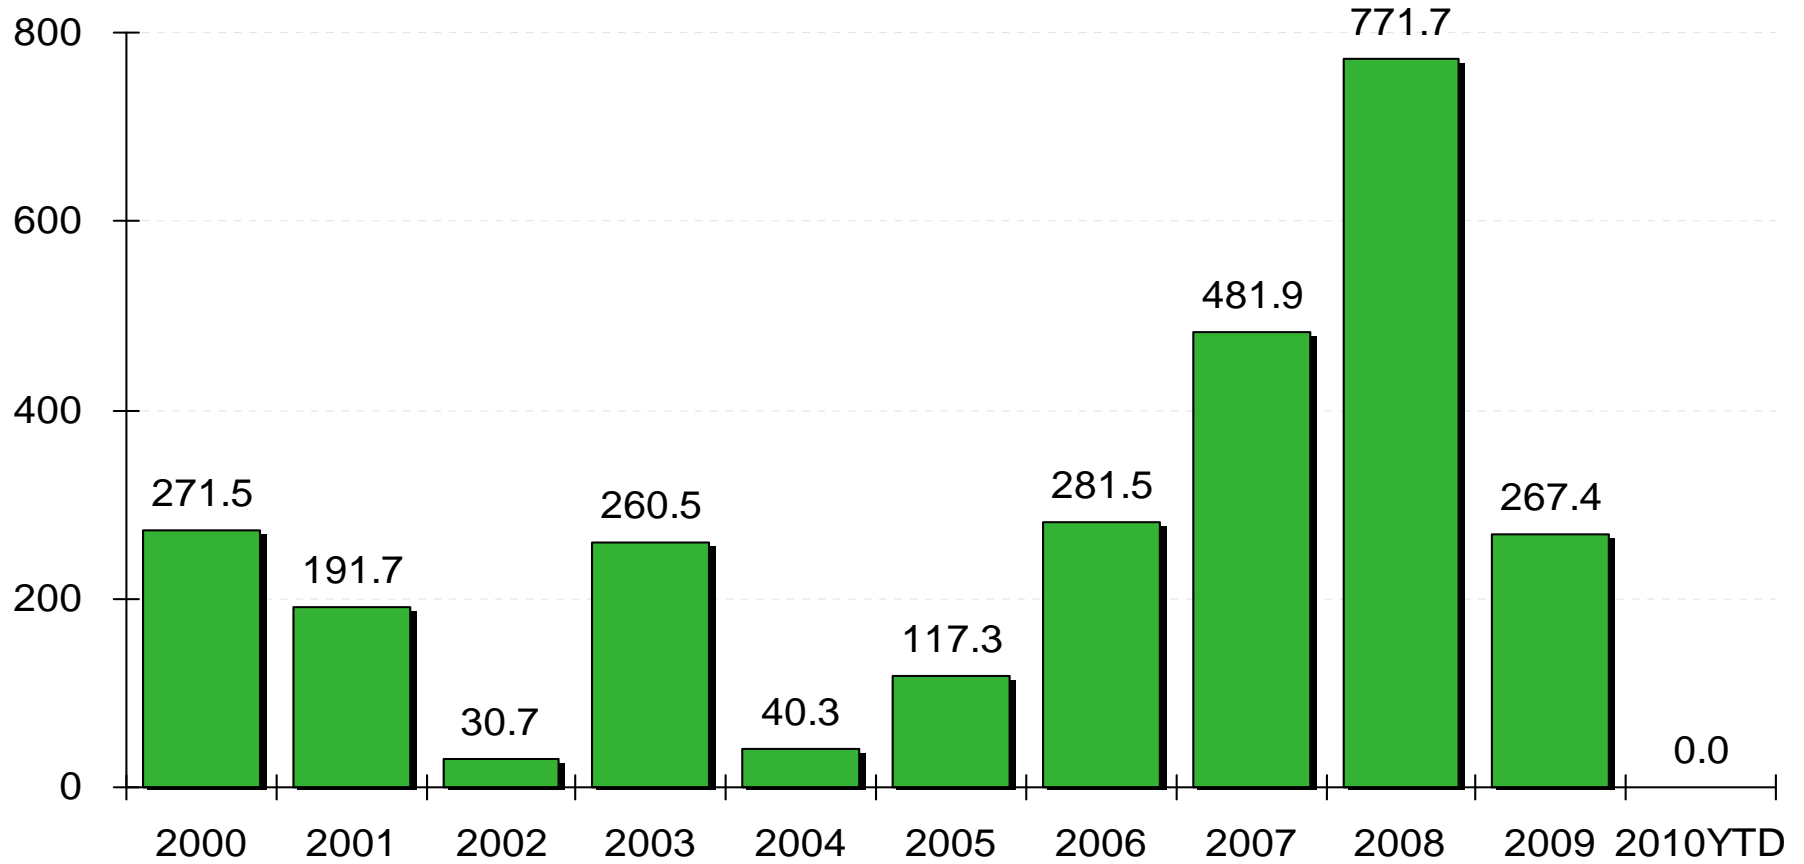

San Diego Market Trends Medical Office Space

Jolanta Campion

Director of Research

Total Inventory

San Diego County Medical Office Space

Millions of SF

Annual Direct Net Absorption vs. Annual Direct Vacancy

San Diego County Medical Office Space

Thousands of SF

Completions - SF Completed

San Diego County Medical Office Space

Thousands of SF

2010YTD as of 7/7/2010
Source: CoStar

Vacancy Rates

San Diego County Medical Office Space

2010YTD as of 7/7/2010