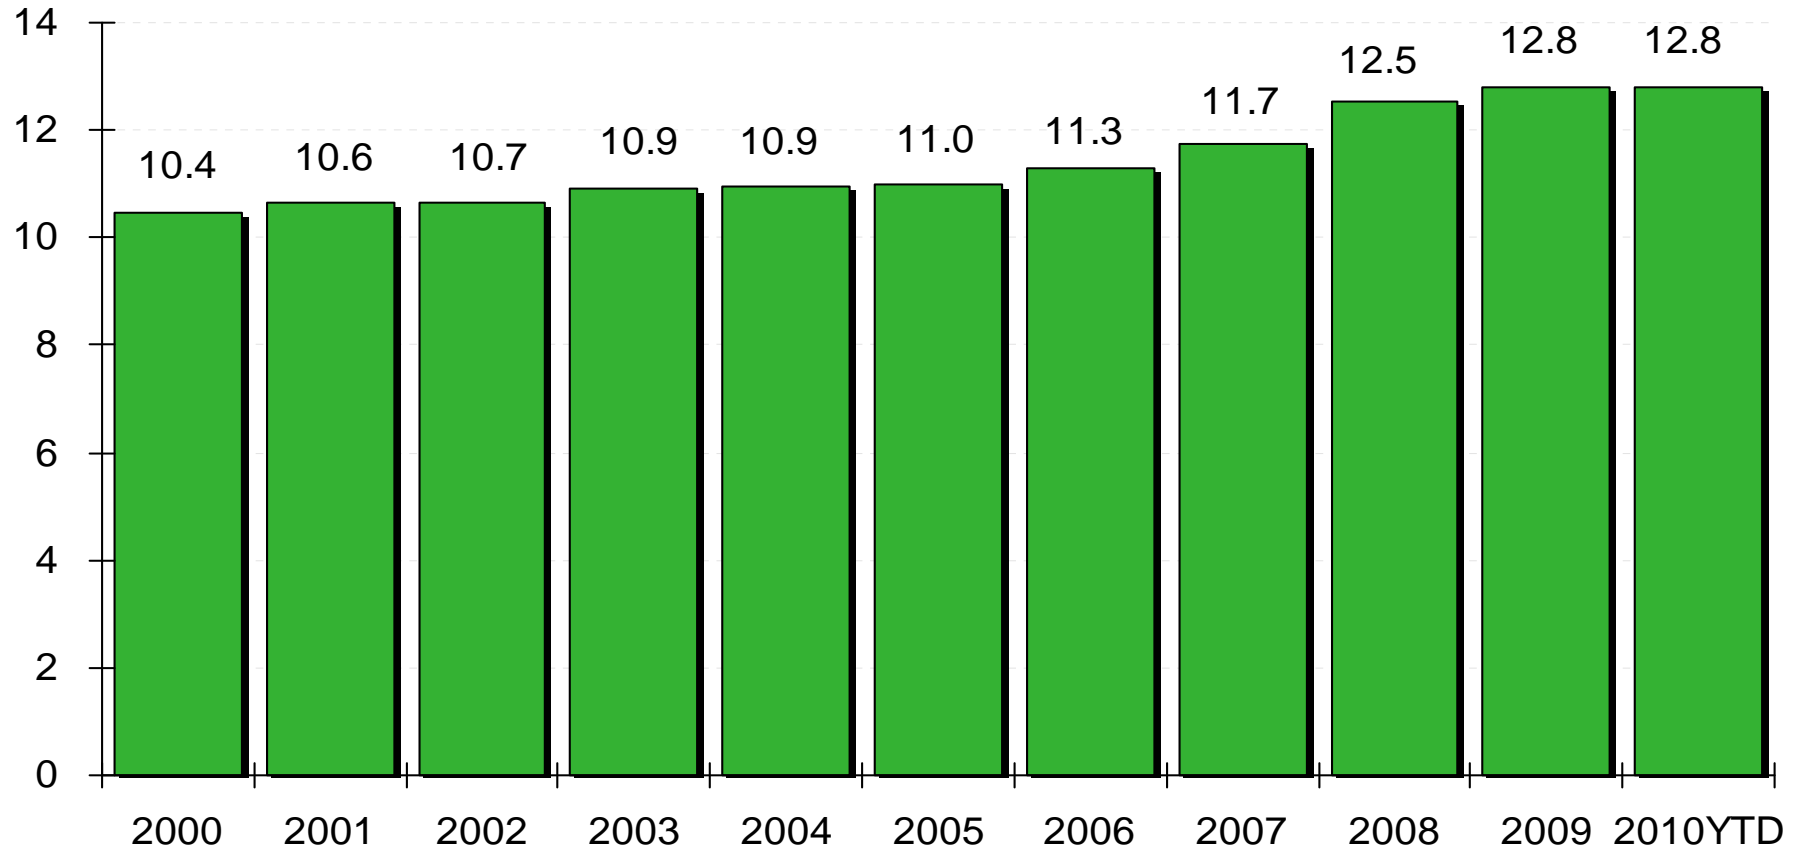

San Diego Market Trends Medical Office Space

Jolanta Campion

Director of Research

Total Inventory

San Diego County Medical Office Space

Millions of SF

Annual Direct Net Absorption vs. Annual Direct Vacancy

San Diego County Medical Office Space

Thousands of SF

Completions - SF Completed

San Diego County Medical Office Space

Thousands of SF

2010YTD as of 7/7/2010
Source: CoStar

Vacancy Rates

San Diego County Medical Office Space

2010YTD as of 7/7/2010