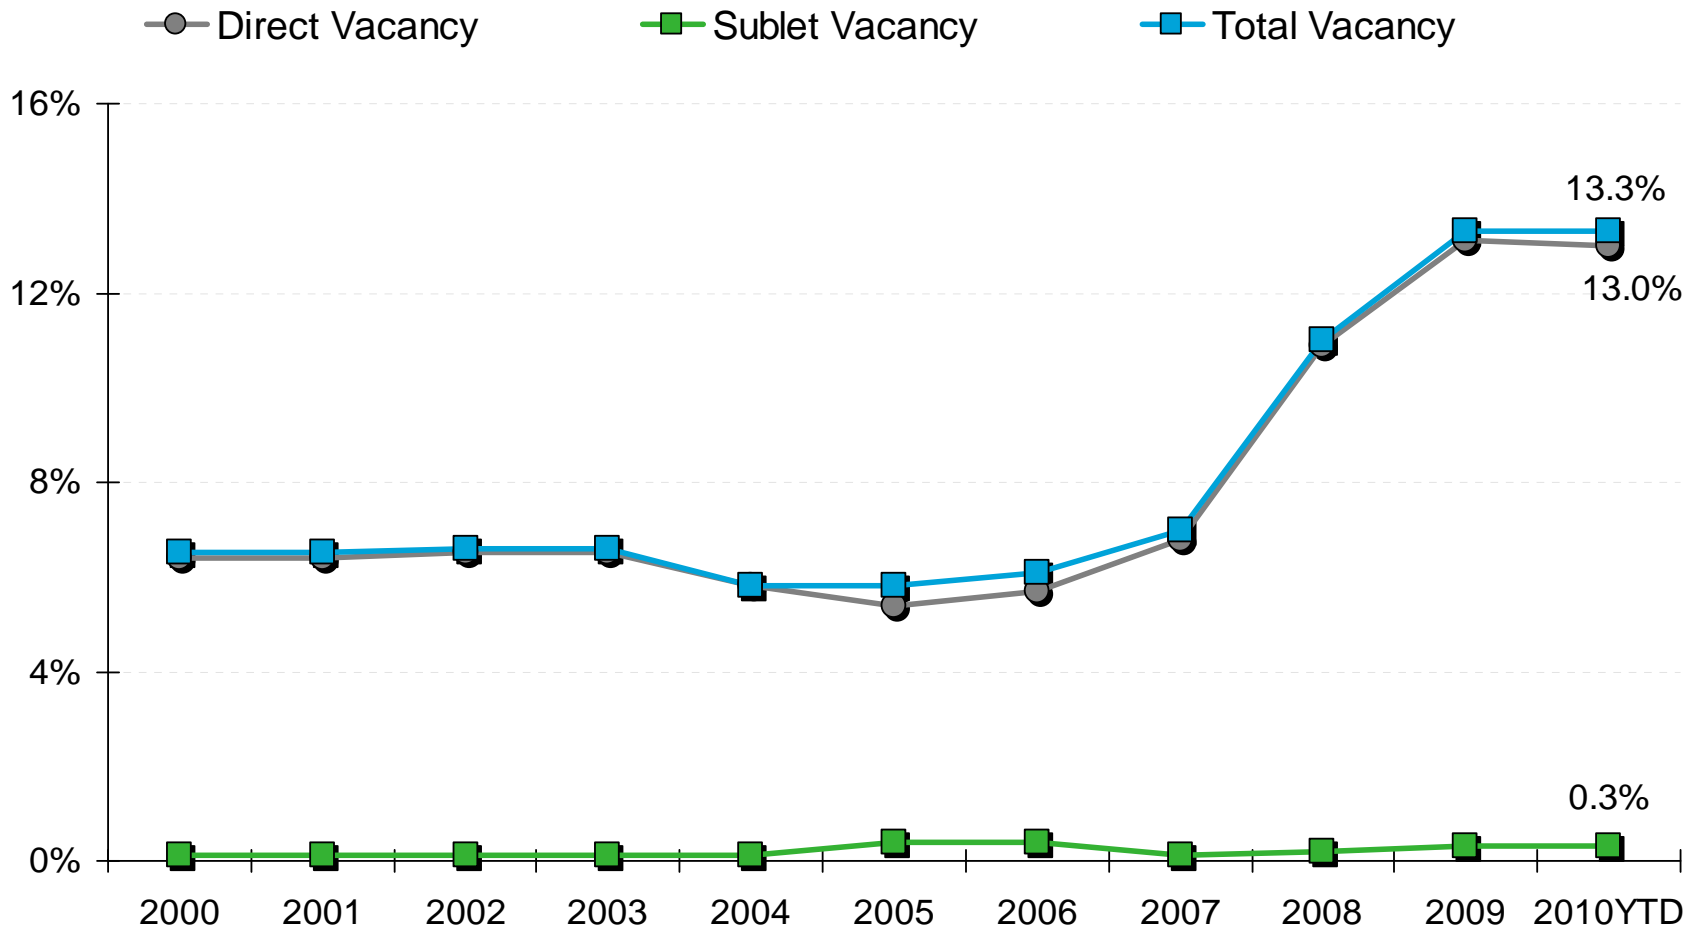

Thousands of SF

Completions - SF Completed

San Diego County Medical Office Space

Thousands of SF

2010YTD as of 7/7/2010
Source: CoStar

Vacancy Rates

San Diego County Medical Office Space

2010YTD as of 7/7/2010