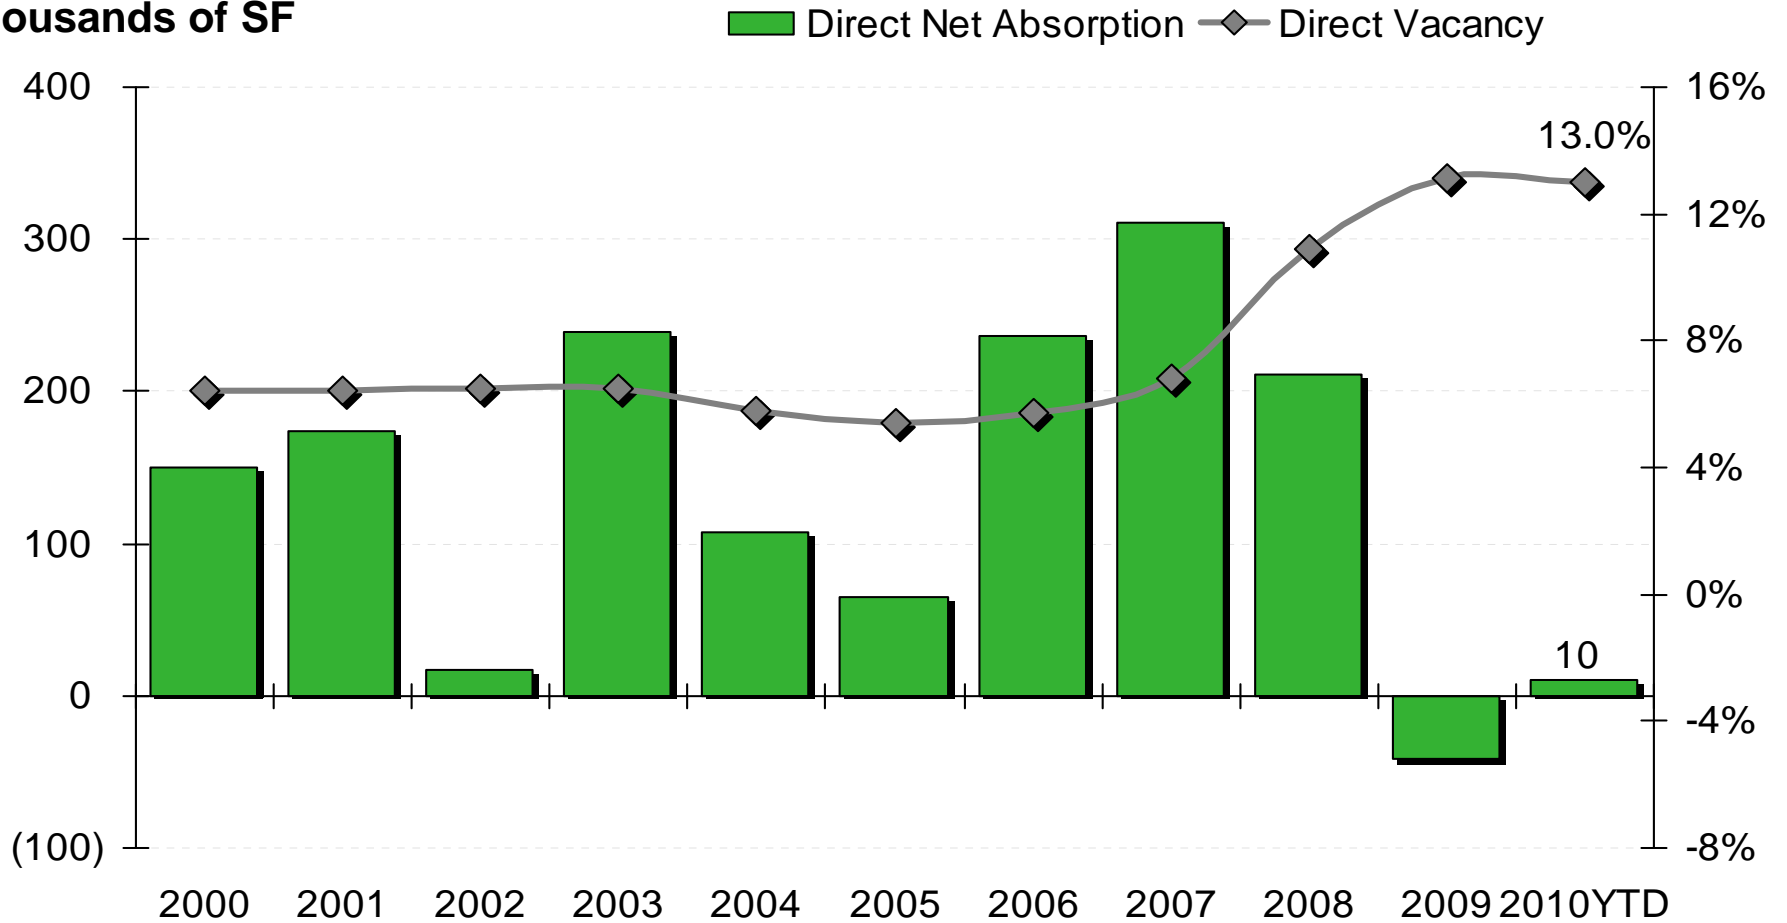

San Diego Market Trends Medical Office Space

Jolanta Campion

Director of Research

Total Inventory

San Diego County Medical Office Space

Millions of SF

Annual Direct Net Absorption vs. Annual Direct Vacancy

San Diego County Medical Office Space

Thousands of SF

Completions - SF Completed

San Diego County Medical Office Space

Thousands of SF

2010YTD as of 7/7/2010
Source: CoStar

Vacancy Rates

San Diego County Medical Office Space

2010YTD as of 7/7/2010