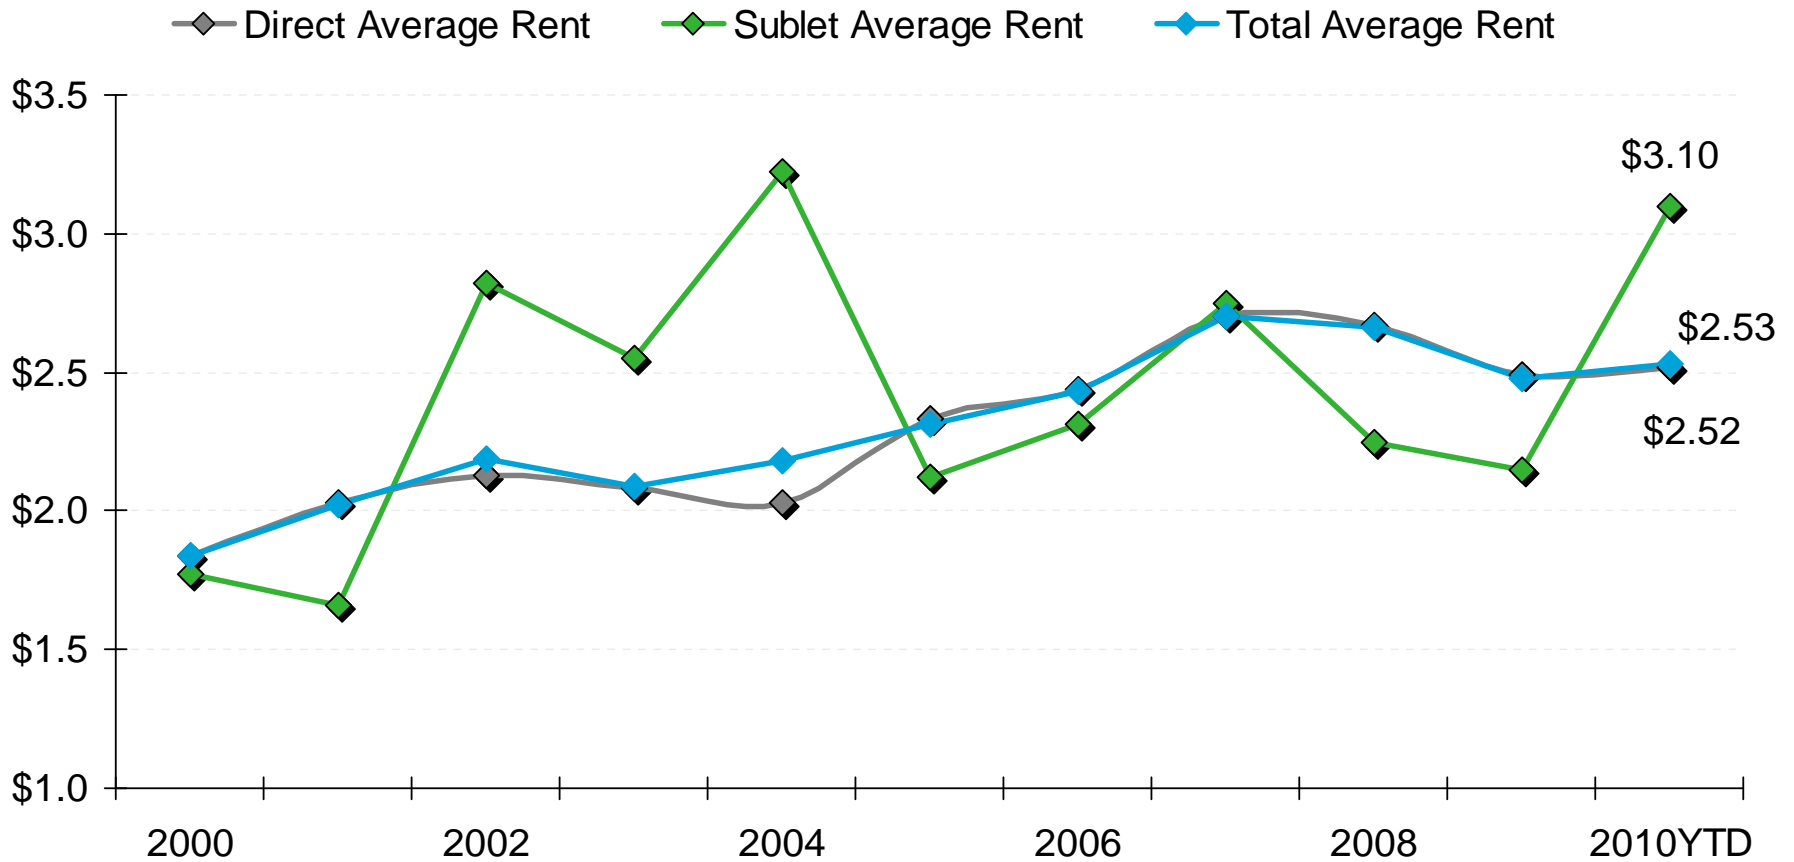

Average Monthly Asking Rents (FS)

San Diego County Medical Office Space

2010YTD as of 7/7/2010
Source: CoStar